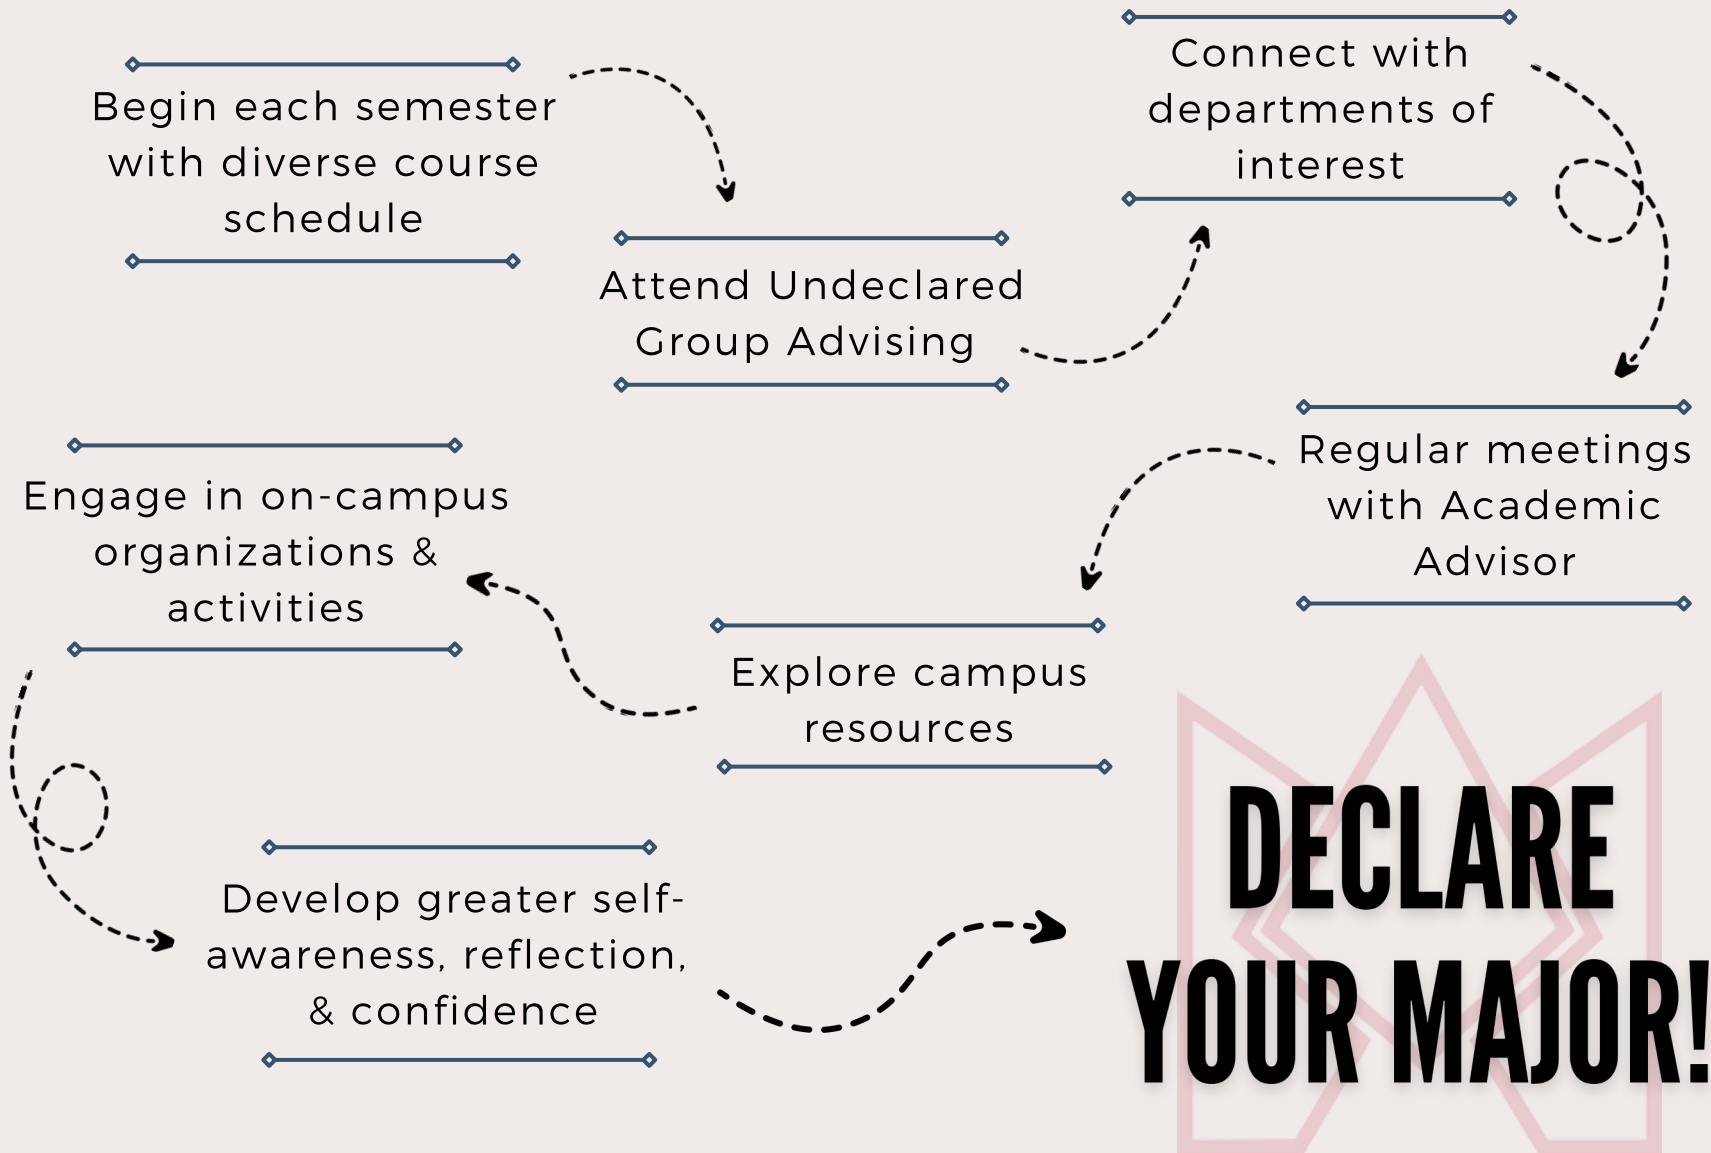

# GUIDE TO DECIDE

*Your journey to finding the right major*

## Semester 1

- General Education Course
- General Education Course
- Major Exploration
- Major Exploration

Credit Hours: *16 hours*

## Semester 3

- General Education Course
- General Education Course
- Course for Intended Major
- Course for Intended Major

Credit Hours: *16 hours*

Students should declare a major by their third semester at Florida Southern.